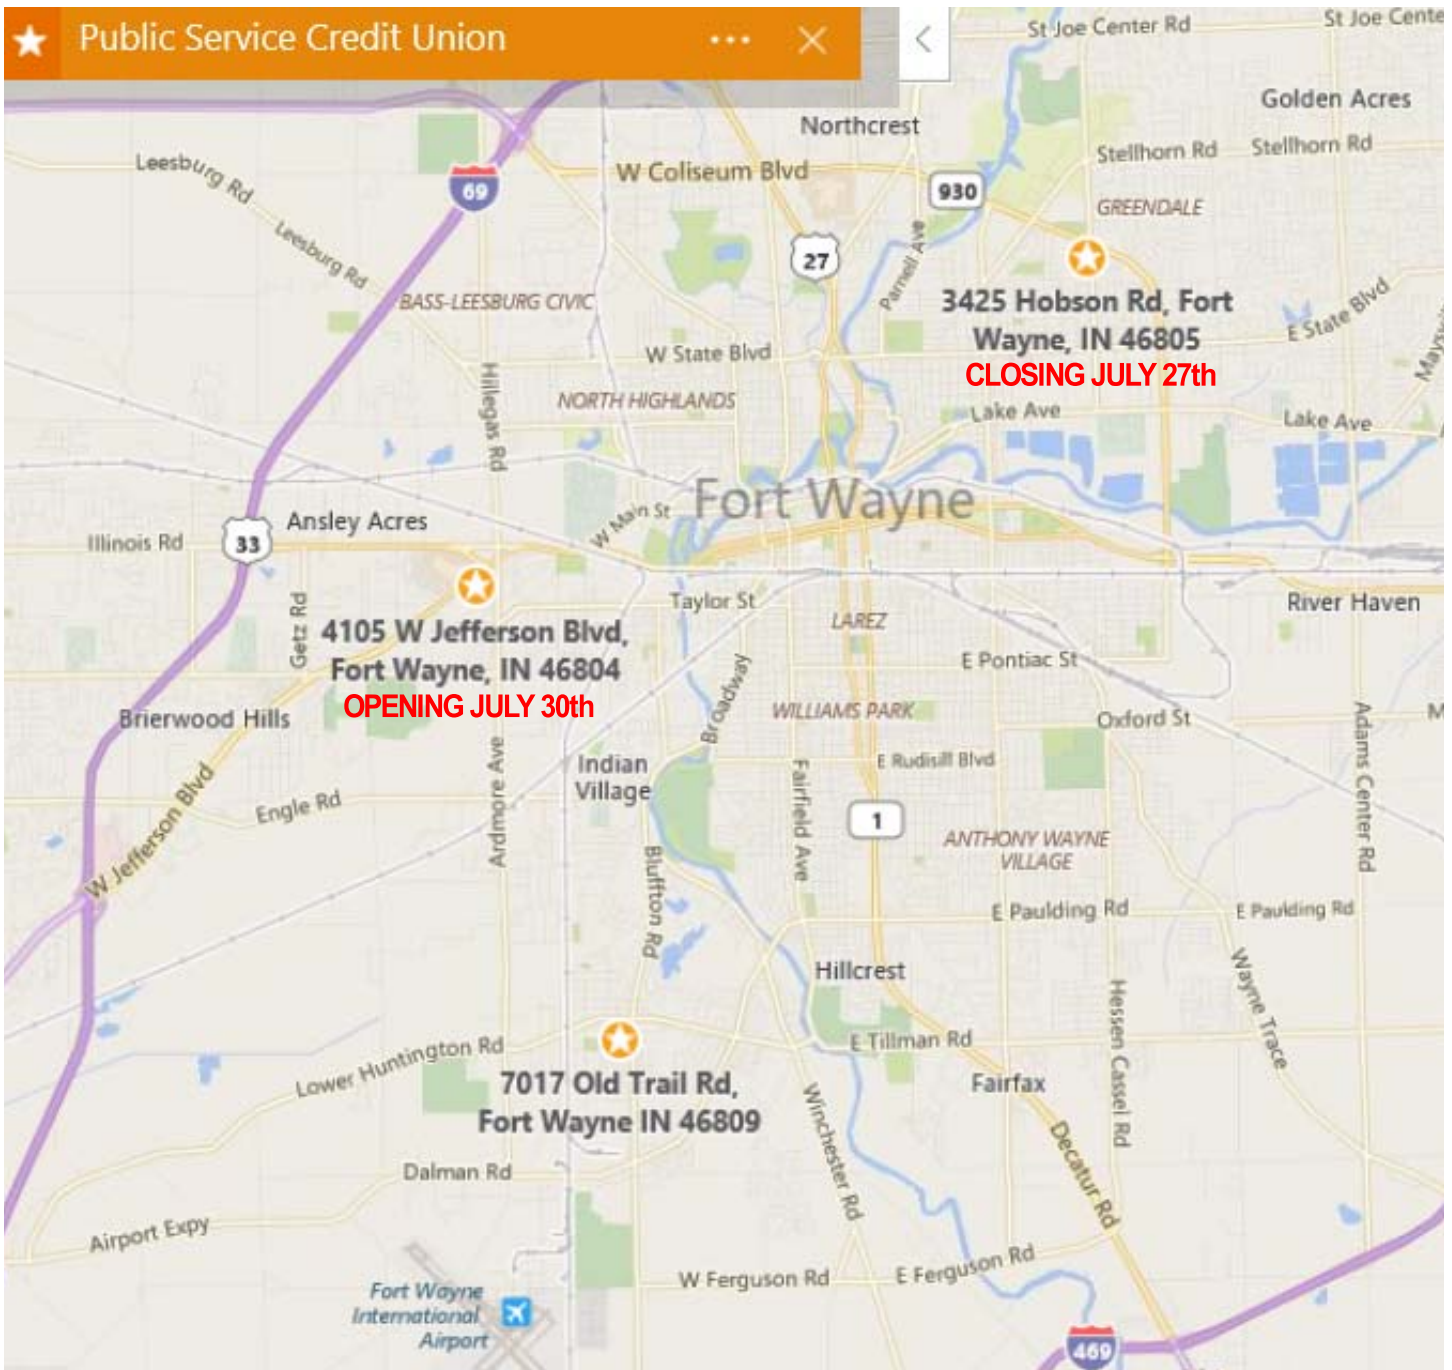

Available Public Service Credit Union Locations **Starting July 30th:**

4105-2 W Jefferson Blvd. Fort Wayne, IN 46804

7017 Old Trail Rd. Fort Wayne, IN 46809

Hobson Rd Office to Jefferson Office: **7.2 miles**

Hobson Rd Office to Old Trail Office: **9.1 miles**